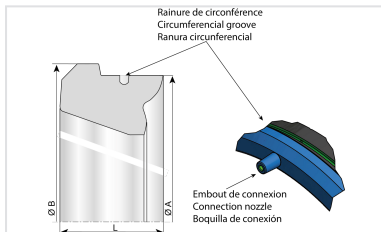

### Kit Standard Pipe with notches + Standard Gasket

DN	Class	Angular deflection degree	PFA bar
200	C40	5	40
250	C40	5	40
300	C40	5	40
350	C30	4	30
400	C30	4	30
450	C30	4	30
500	C30	4	30
600	C30	4	30

## Linked products

Gasket STANDARD rubber  
water EPDM SUREJOINT  
equipped with valve

*The information on this sketch is, to the best of our knowledge correct at the time of printing. However Saint-Gobain are constantly looking at ways of improving their products and services therefore reserve the right to change without prior notice, any of the data shown. Any orders placed will be subject to our Standard Conditions of Sale, available on request.*