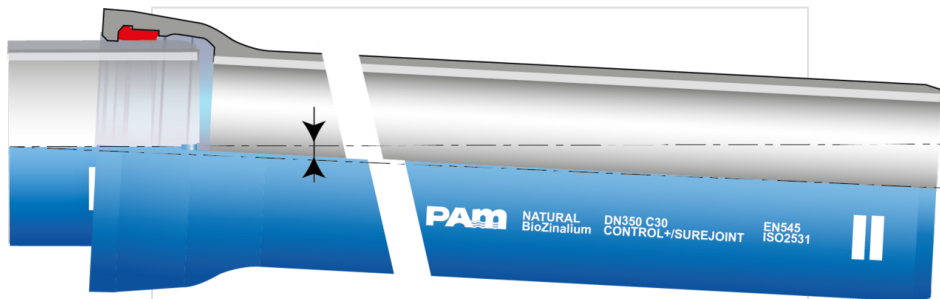

### Kit Standard Pipe with notches + Standard Gasket

DN	Class	Angular deflection degree	PFA bar
200	C40	5	40
250	C40	5	40
300	C40	5	40
350	C30	4	30
400	C30	4	30
450	C30	4	30
500	C30	4	30
600	C30	4	30

## Linked products

Gasket STANDARD rubber  
water EPDM SUREJOINT  
equipped with valve

*The information on this sketch is, to the best of our knowledge correct at the time of printing. However Saint-Gobain are constantly looking at ways of improving their products and services therefore reserve the right to change without prior notice, any of the data shown. Any orders placed will be subject to our Standard Conditions of Sale, available on request.*